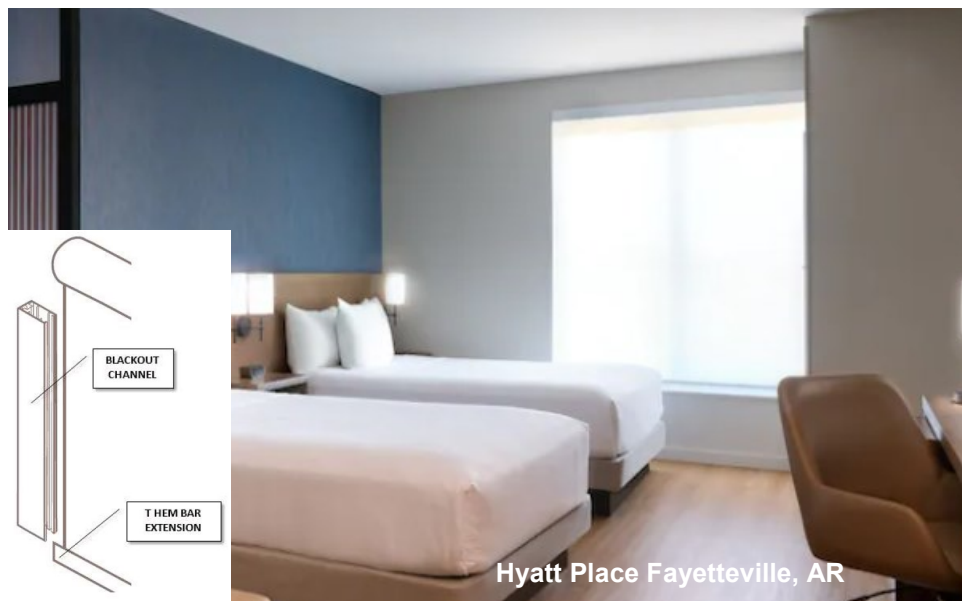

HYATT PLACE WINDOW COVERINGS FROM WULFF CONTRACT

GUEST ROOMS—Our Hyatt Place Manual Dual Roller Shades are made to stand the test of time. We can make the standard Hyatt Place designs, which is a sheer roller shade over a blackout roller shade with blackout side channels. Or we can make custom designed window coverings.

BOH and PUBLIC SPACES—Lobbies get decorative sheer panels, halls roller shades, meeting rooms dual roller shades, fitness single roller shades and BOH single roller shades. We can fabricate all your custom sized and custom design BOH and Common Area Window Coverings. We field measure every window so every window is perfect. And we have the best installers. Or you can do something more custom, which we can certainly accommodate!