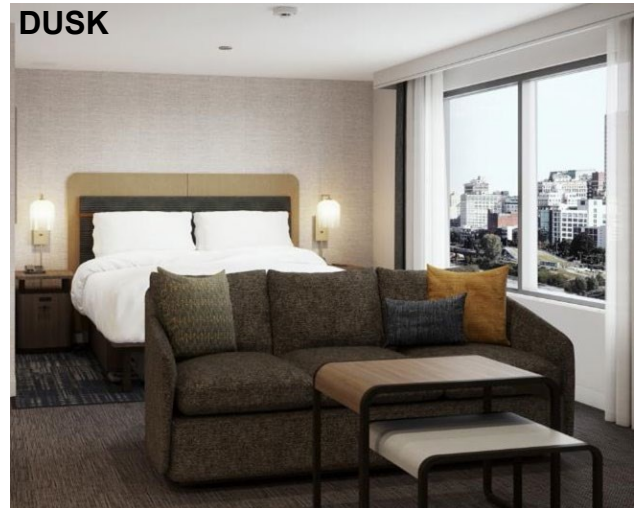

HOMEWOOD SUITES by Hilton™

Daybreak Scheme

Dusk Scheme

GR-400-6 Guestrooms- Bedroom and living room- Blackout drapery and sheer with batons for two-track ceiling mounted system with manual one-way and two way draws. Blackout fabric located closest to the window. Sheer fabric located closest to the room. Provide ADA drapery hoop wands in all ADA guestrooms. 10" deep by 8" high millwork valance

In the kitchen- A dual roller shade with the sheer closest to the window and the blackout shade to overlap the window casing 3 inches. Motorized in ADA units.

PA-400 Public and BOH- Arrival, Lounge, Food & Beverage, Main Dining, Social, Fitness, Laundry, Lounge, Corridors, BOH

In the Public and BOH spaces all widows get a sheer roller shades with fascia. Simple.

HOMEWOOD SUITES by Hilton™

DAYBREAK

DUSK

All installed by our pro installers! And the boss will always talk to you!

Window Coverings | Softgoods | Hardware | Bedding | Install
bob@wulffcontract.com wulffcontract.com 800 279 2411