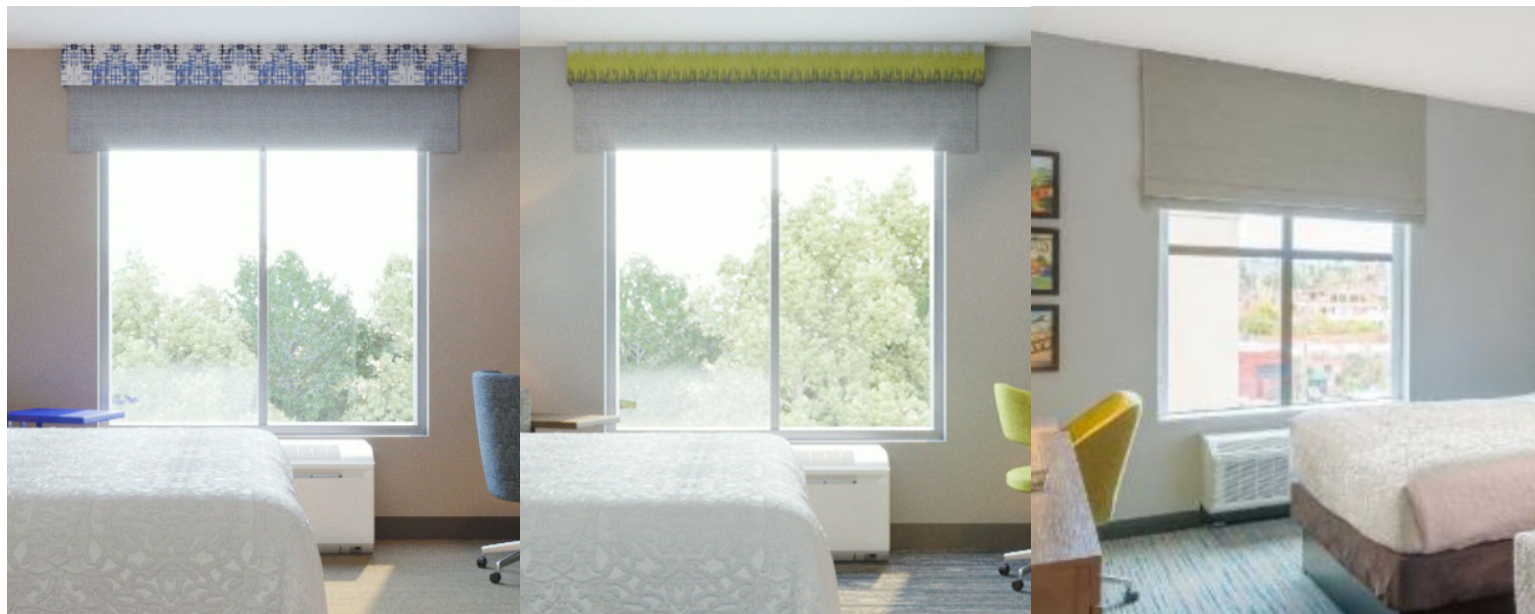

Casual

Confident

Custom

We Get It Done

The new Hampton Inn Window Coverings are somewhat complicated but we know how to do it. We field measure every room for a perfect fit. With our on-time professional install, your property's window coverings will be one less headache you will have to deal with on the jobsite!

What You Need

The new Hampton Inn standard for window coverings consists of stacked roller shades. Mounted at the ceiling over those dual roller shades is a decorative cornice.

We Have 2 Ways To Do The Dual Blackout And Sheer Shade

The easiest way is to do the overlap method. The sheer roller shade are inside mounted in the window casing, and an oversize blackout shade is outside mounted on top of the window. Though it is the easiest configuration for the installer and fabricator, it will not look like it was installed properly.

What we think is the best and what we know guests think is the best, is to inside mount the blackout shade inside the window casing with blackout side channels. On top of that is the sheer roller shade. Guests love the true room darkening of this configuration!

Window Coverings | Softgoods | Hardware | Bedding | Install
bob@wulffcontract.com wulffcontract.com 800 279 2411

9319 N 94th Way, Scottsdale AZ 85254