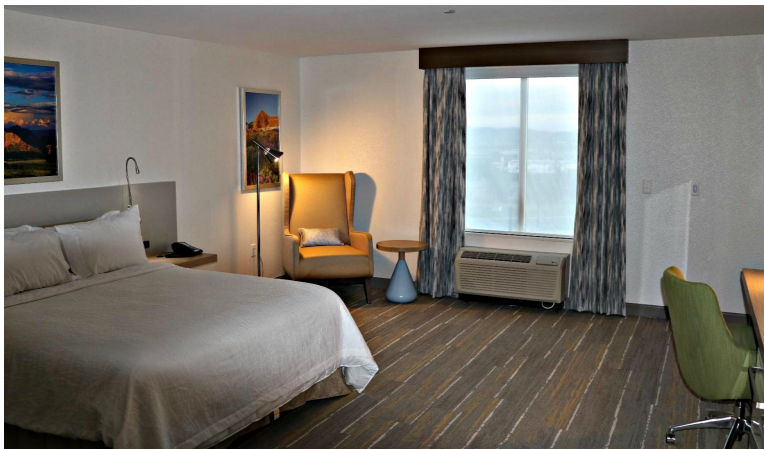

Guestroom Rooms

Lobbies and Meeting Rooms

Why Choose Wulff Contract ?

1. Commercial quality, construction, and components
2. Over 100 years of combined experience
3. The boss will talk to you
4. On time delivery.
5. Field measure of every room and window for a perfect fit
6. Skilled, fast, and clean installers
7. Hilton approved
8. Competitive pricing

HGI WINDOW COVERINGS FROM WULFF CONTRACT

Hilton Garden Window Coverings:

The Brand Standard Hilton Garden Inn window covering consists of stacked roller shades and decorative side panels with a wood cornice. Next to the glass and inside the casing is a blackout roller shade. On top of that, also inside the casing, is a sheer roller shade. Mounted at the sides on the ceiling are decorative side panels. On top of that is a wood finish cornice mounted on ceiling. To make the room really dark we normally add blackout side channels to the blackout shade. And with Hilton approval we can make custom designed treatments.