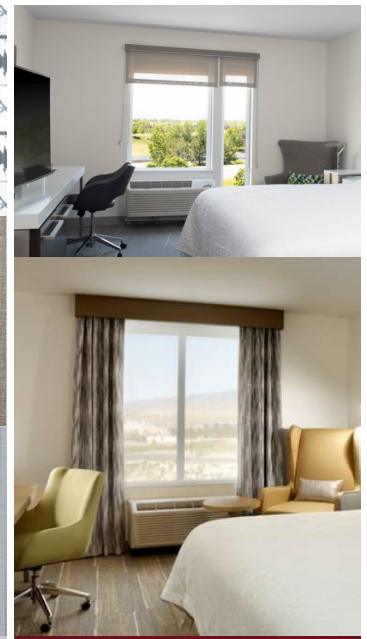

HGI WINDOW COVERINGS FROM WULFF CONTRACT

Hilton Garden Window Coverings:

The Brand Standard Hilton Garden Inn window covering consists of stacked roller shades and decorative side panels with a wood cornice. Next to the glass and inside the casing is a blackout roller shade. On top of that, also inside the casing, is a sheer roller shade. Mounted at the sides on the ceiling are decorative side panels. On top of that is a wood finish cornice mounted on ceiling. To make the room really dark we normally add blackout side channels to the blackout shade. And with Hilton approval we can make custom designed treatments.

We Make Both Hilton Garden Inn Schemes Plus We Make Custom !

BLOOM GUESTROOM

REVIVE GUESTROOM

CUSTOM HGI

Dual Roller Clutch Shade

Our dual roller clutch shades come with Hilton approved fabrics. The back shade is the blackout and the front is the sheer. Designer fabrics can be selected as well.