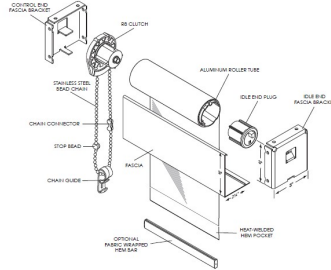

## FOH, FITNESS, HALLS, BOH, & BREAKROOM WINDOW TREATMENTS PA-400 PA-401

Inside mount heavy duty clutch roller shade. We add fascia to the roller shade if there is no built in pocket for install. We also have hundreds of optional roller shade fabrics to choose from.