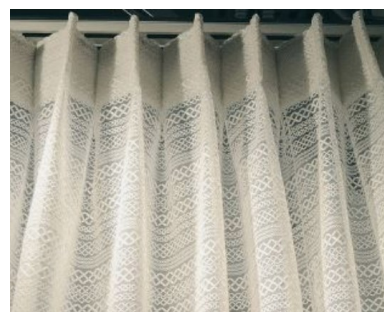

DRAPERY STYLES

WULFF

CONTRACT WORKROOMS

GROMMETS

INVERTED PLEAT

TAB TOP

SINGLE PLEAT

DOUBLE PINCH PLEAT

TRIPLE PINCH PLEAT

DOUBLE FRENCH PLEAT

TRIPLE FRENCH PLEAT

DOUBLE RING PANEL

RIPPLE FOLD (WAVE)

GATHERED

ACCORDIA FOLD

Window Coverings | Soft Goods | Hardware | Bedding | Install