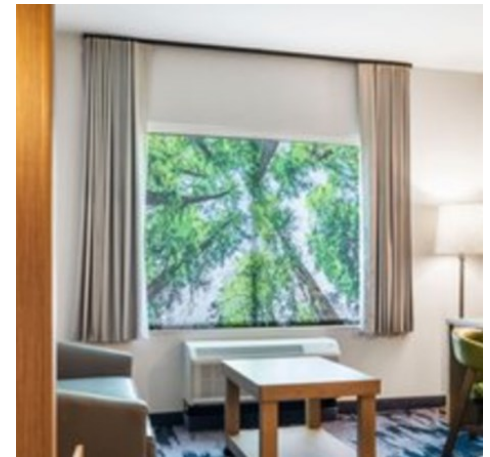

Fairfield®
BY MARRIOTT

WULFF
CONTRACT WORKROOMS

FAIRFIELD GEN 4.5

FAIRFIELD INN GUESTROOM WINDOWS

On top are two fixed beige blackout ripplefold side panels on black H-Rail side panel rods. Under that is a beige blackout ripplefold drape pair hung from H-Rail rod operated with clear batons over the PTAC. Inside the window is a translucent printed roller shade, giving good light and great privacy. ADA rooms get hoop batons on the drape pair

How easy can it get! Roller shades in dining and sheer drapes in lobby. Automation is available.

BOH, Guest Laundry, Media Pod, Lounge, Business Library, Breakfast Area, Fitness and Stairwells

More roller shades.