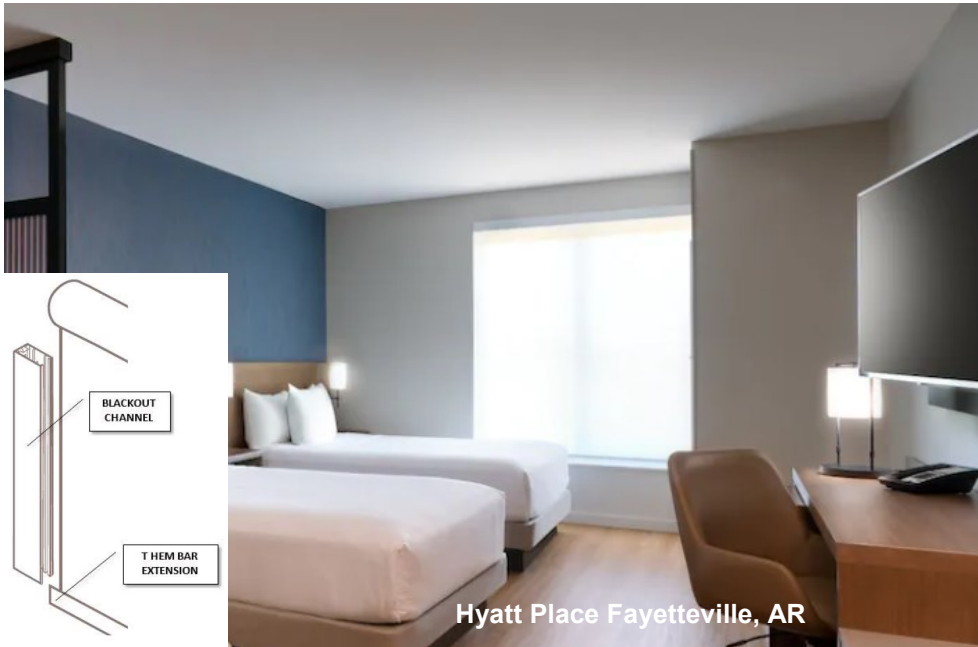

## GUEST ROOMS

Our Hyatt Place manual dual roller shades are made to stand the test of time. We can make the standard Hyatt Place designs, which is a sheer roller shade over a blackout roller shade with blackout side channels, or we can make custom designed window coverings.