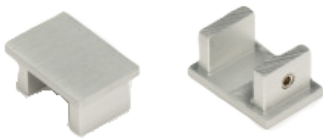


WULFF

Deco Rail Collection

CONTRACT WORKROOMS

Deco Rail — available in both single rod and double rod configurations for versatility, and uses standard components.

Designed to elegantly showcase the rod, with the drape hanging underneath for a sleek, refined look.

Select from 5 luxurious wood grain finishes and 3 premium aluminum options, ensuring the perfect match for your aesthetic.

Wood Grain Finishes

Gray

Chocolate

Dark Oak

Olive

Maple

Aluminum Finishes

Mill Aluminum

Champagne

Black

Rear Track
Mill Aluminum

Parts

End Cap for Wood
Grain Track

End Cap
Mill Aluminum

End Cap
Champagne

End Cap
Black

End Cap for
Rear Track

Ceiling Bracket
Mill Aluminum

Ceiling Bracket
Champagne

Ceiling Bracket
Black

Single Bracket
Mill Aluminum

Single Bracket
Champagne

Single Bracket
Black