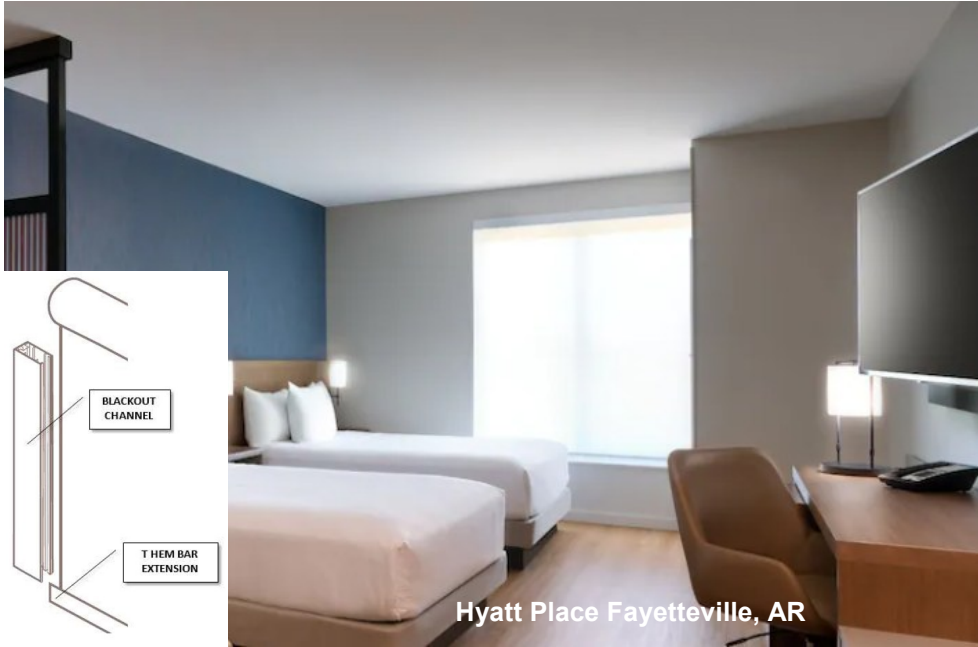

GUEST ROOMS

Our Hyatt Place manual dual roller shades are made to stand the test of time. We can make the standard Hyatt Place designs, which is a sheer roller shade over a blackout roller shade with blackout side channels, or we can make custom designed window coverings.

ROLLER SHADE - BLACKOUT

ROLLER SHADE - SHEER

BOH and PUBLIC SPACES

Lobbies get decorative sheer panels, halls roller shades, meeting rooms dual roller shades, fitness single roller shades and BOH single roller shades. We can fabricate all your custom sized and custom design BOH and common area window coverings. We field measure every window so every window is perfect. And we have the best installers. We can always accommodate custom work.