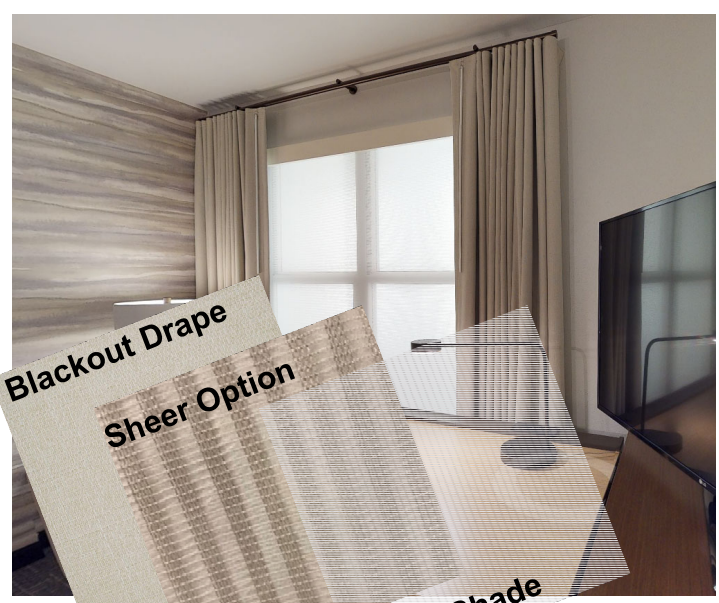

Residence INN
BY MARRIOTT

WULFF

CONTRACT WORKROOMS

GUESTROOM DRAPES

Simple and easy. Remodel Residence Inn Guestrooms consist of a ripplefold seamless 3 pass blackout drape over a ripplefold seamless elegant neutral cream sheer. New builds have a roller shade under the blackout drape. ADA rooms get hoop batons. You can use a black H Rail rod or keep rods in an existing cornice in remodels.

RESIDENCE INN PUBLIC SPACE WINDOW COVERINGS

In the meeting rooms; a ripplefold seamless beige 3 pass blackout drape with a ripplefold seamless

elegant neutral sheer, or roller shades. Hung on commercial baton pull track rods. Pretty much maintenance free! Automation is available.

In the BOH, Guest Laundry, Media Pod, Lounge, Business Library, Breakfast Area and Stairwells we install white roller shades.